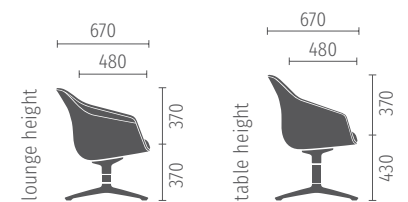

Solid wood model

Skid model

Star base model