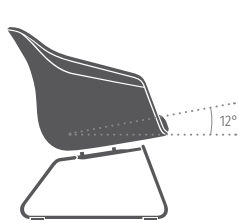

The table-height models are optimal for informal meeting areas or cosy team workstations. This way, exchange can take place at eye level. The aluminium base model is also rotatable, thus offering more flexibility.

se:lounge light at table height,  
for example, for meeting rooms  
or team workstations

## ERGONOMICS

The seating angles also ensure an all-round pleasant sitting experience: At lounge height, the angle is 12°, at table height, it is 6° or 8.5° (depending on the base).

se:lounge light in lounge height

se:lounge light at table height