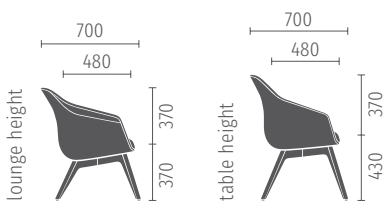

Solid wood model

Skid model

Star base model