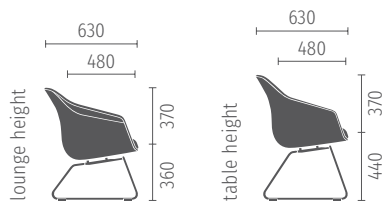

Solid wood model

Skid model

Star base model