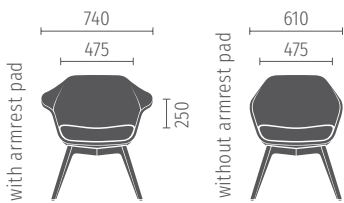

Solid wood model

Skid model

Star base model