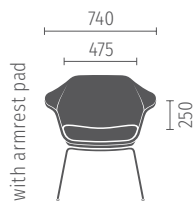

Solid wood model

Skid model

Star base model