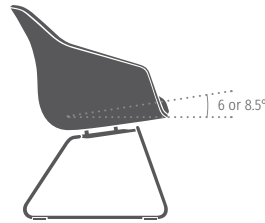

se:lounge light at table height,  
for example, for meeting rooms  
or team workstations

## ERGONOMICS

# Shape and material ensure comfort

se:lounge light stands out both in terms of its appearance and its ergonomic properties. The PET felt seat shell is made as one piece and has an integrated lumbar support. The seat upholstery has a comfortable seat pan and is sloped at the front edge. Furthermore, the armrest wings create a lateral finish and allow the arms to rest in a relaxed position. Backrest upholstery is available as an option for additional comfort.

The seating angles also ensure an all-round pleasant sitting experience: At lounge height, the angle is 12°, at table height, it is 6° or 8.5° (depending on the base).

se:lounge light in lounge height

se:lounge light at table height