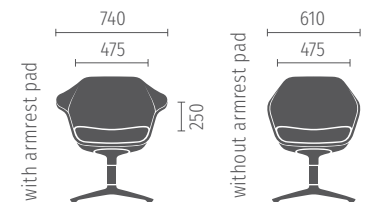

### Skid base\*\*

The skid base is available in black, clear white, chrome-plated, cayenne red, fjord green and sand beige

\*\* With hybrid glides

Solid wood model

Skid model

Star base model