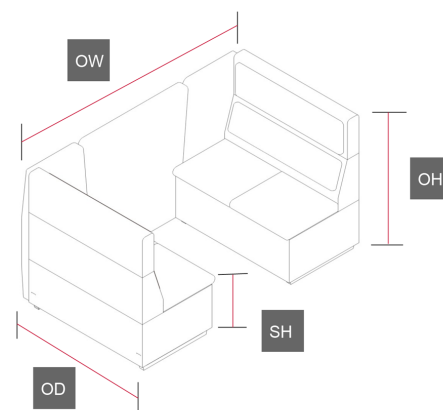

UPHOLSTERED HIGH BACK THREE SEATER SOFA

Features

- Sofa - Three Seats.
- Fully Upholstered.
- High Back.
- Black Metal Legs.

Dimensions

- SH) Seat Height: 470mm.
- SW) Seat Width: 2100mm.
- SD) Seat Depth: 510mm.
- OH) Overall Height: 1400mm.
- OW) Overall Width: 2260mm.
- OD) Overall Depth: 780mm.