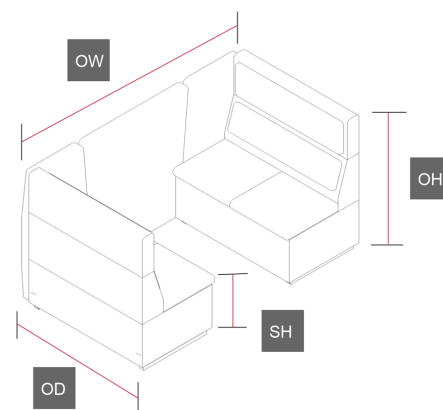

# UPHOLSTERED LOW BACK THREE SEATER SOFA

## Features

- Sofa - Three Seats.
- Fully Upholstered.
- Low Back.
- Black Metal Legs.

## Dimensions

- SH) Seat Height: 470mm.
- SW) Seat Width: 2100mm.
- SD) Seat Depth: 510mm.
- OH) Overall Height: 830mm.
- OW) Overall Width: 2260mm.
- OD) Overall Depth: 780mm.