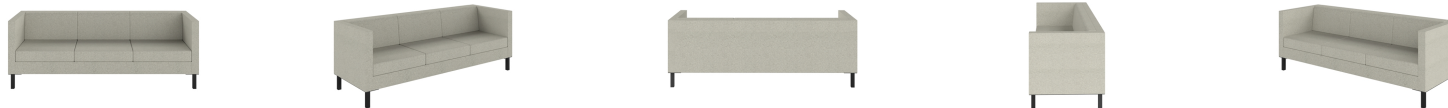

# UPHOLSTERED LOW BACK THREE SEATER SOFA

## Features

- Sofa - Three Seats.
- Fully Upholstered.
- Low Back.
- Black Metal Legs.

## Dimensions

- SH) Seat Height: 470mm.
- SW) Seat Width: 2100mm.
- SD) Seat Depth: 510mm.
- OH) Overall Height: 830mm.
- OW) Overall Width: 2260mm.
- OD) Overall Depth: 780mm.